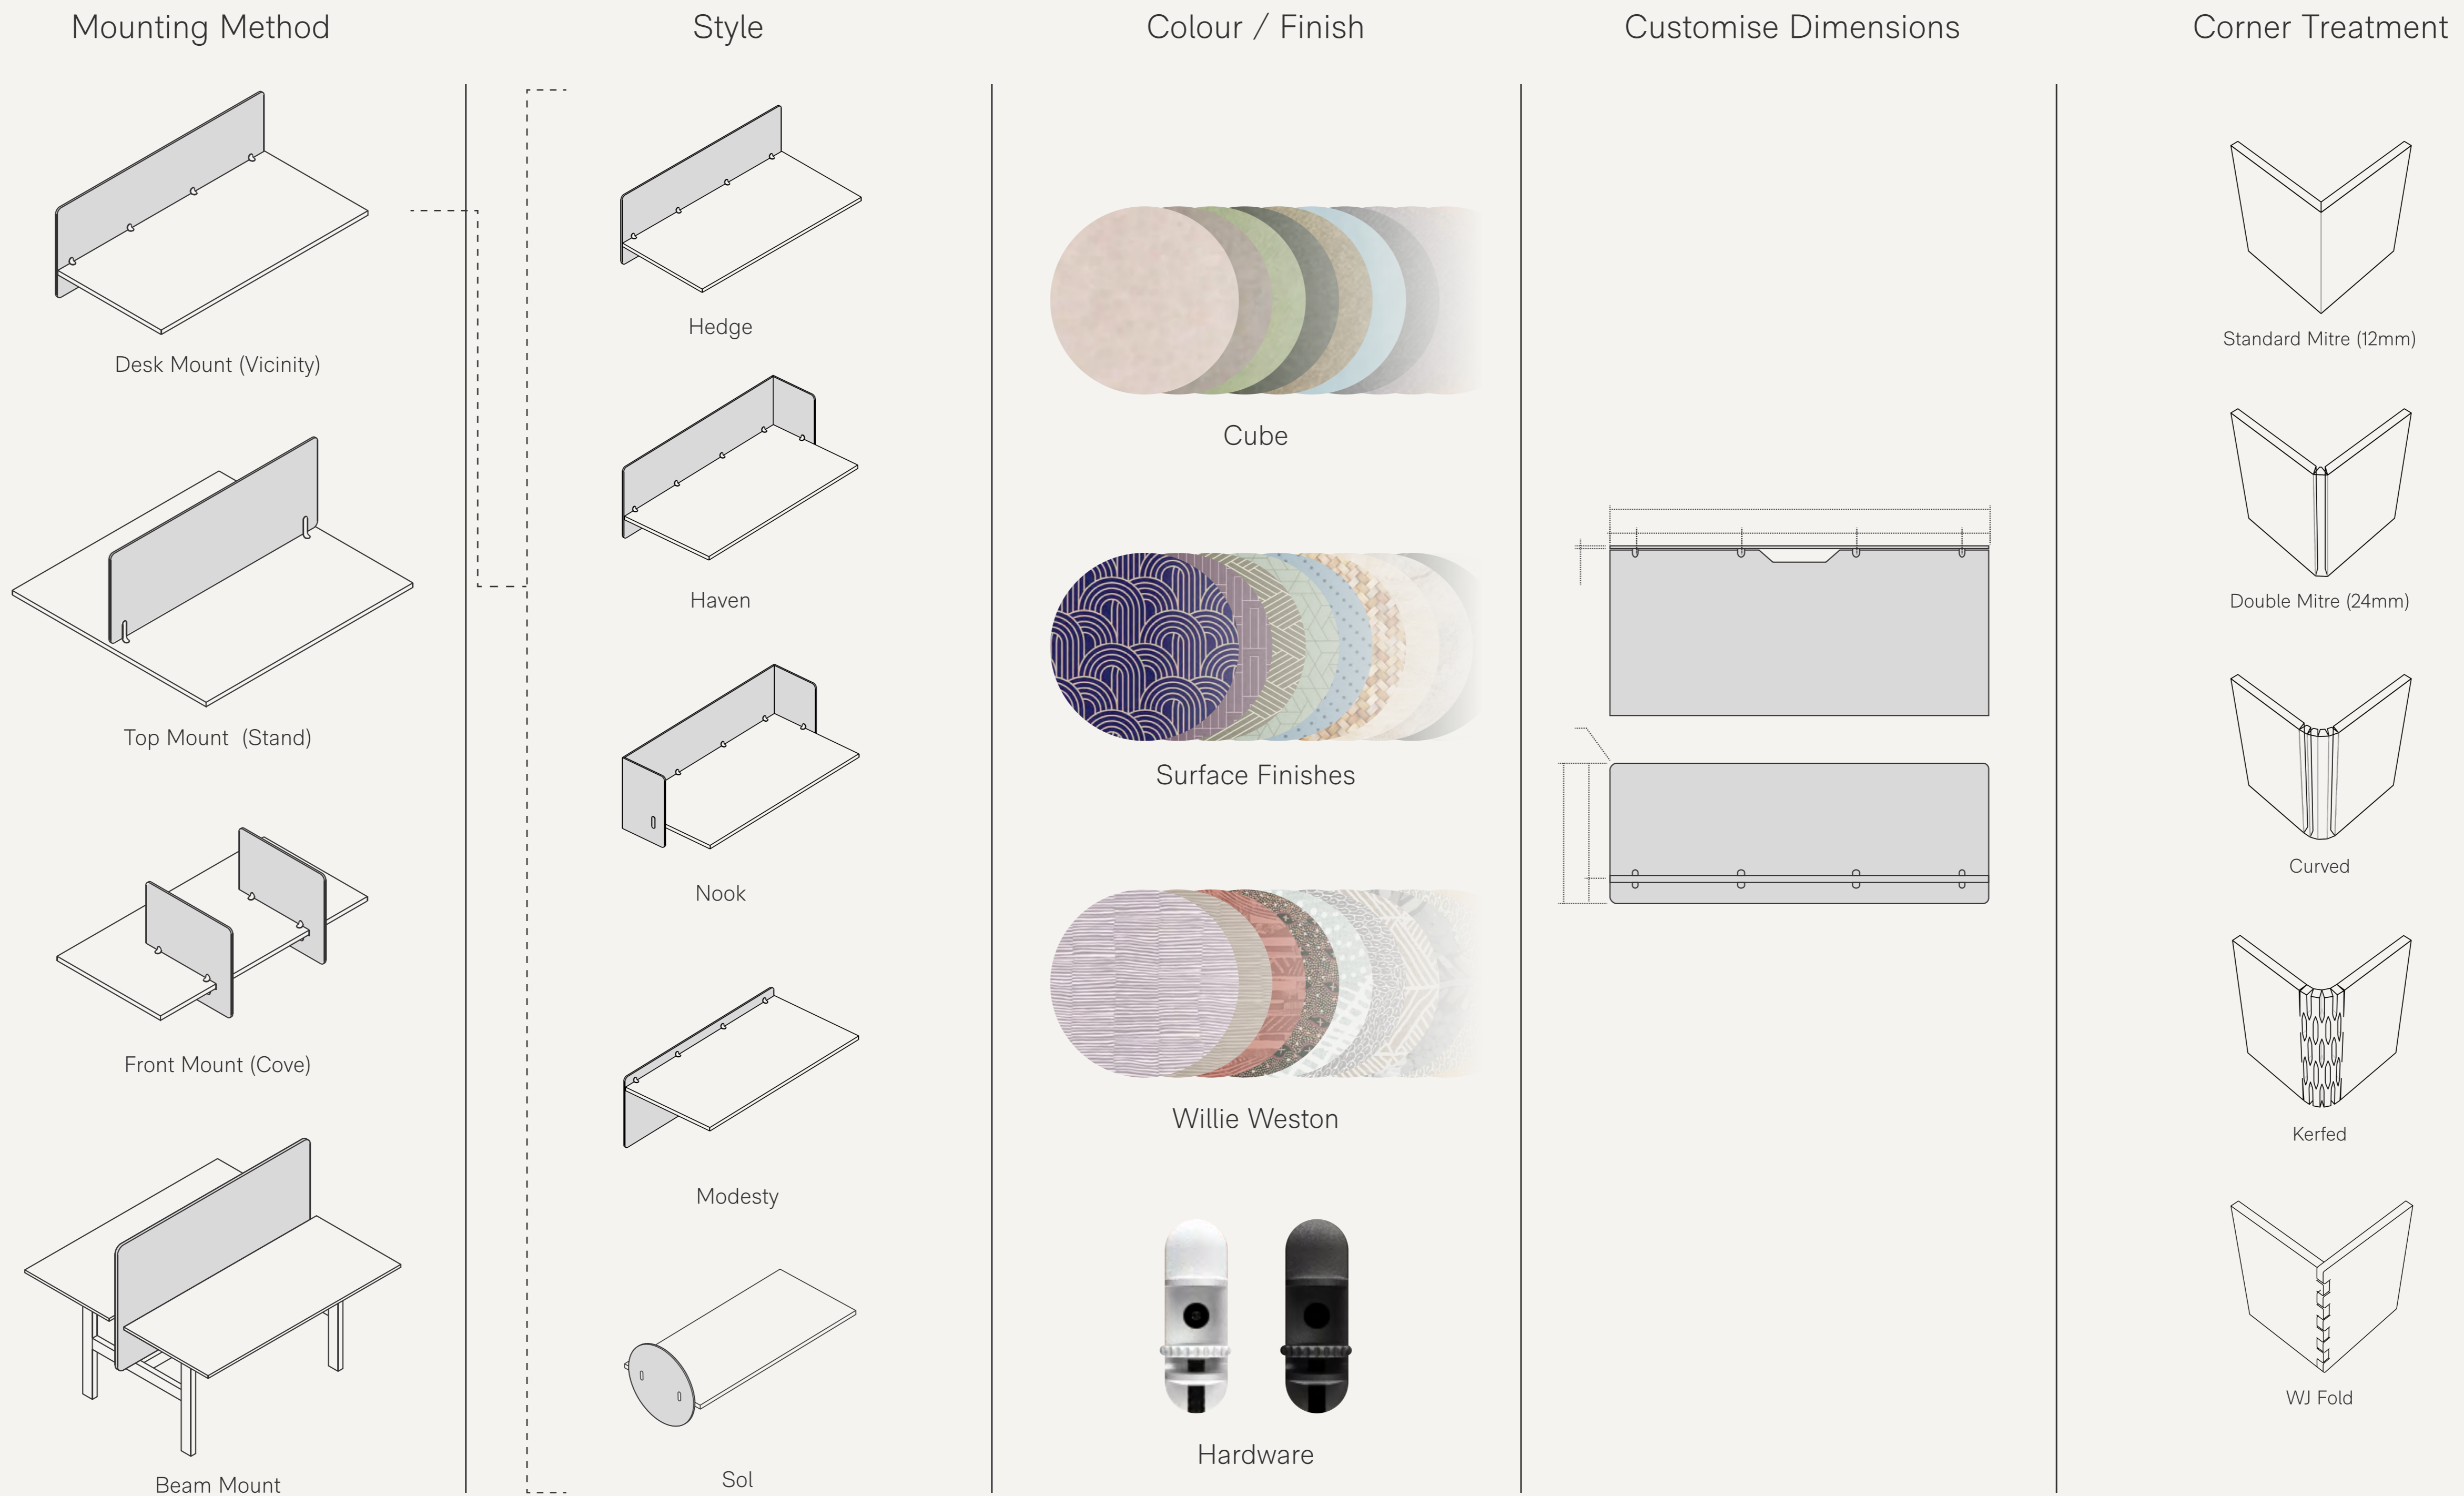

# Desk Screens | Path-to-Spec Overview

**Note:**

- Autex fully manufacture in-house
- Screen sizing available up to 3.6m x 1.2m (MOQ's apply)